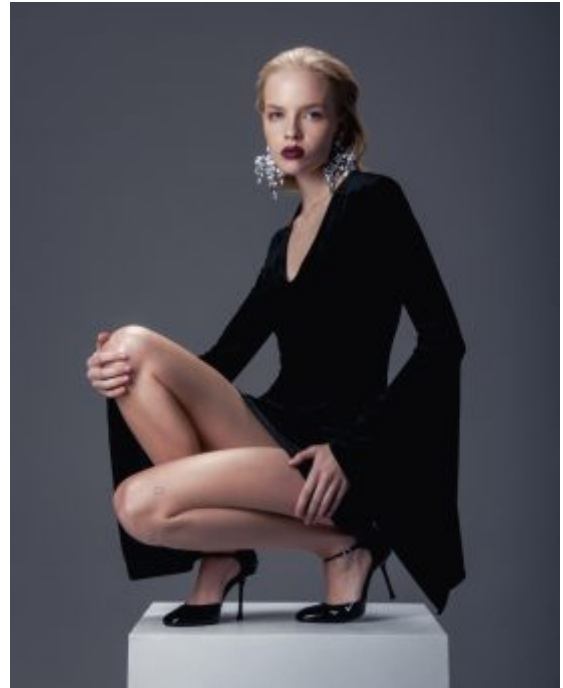

TRUE MODELS

Maryia Radkevic

177 | 83 / 60 / 90 / 39 | Blond / Blue