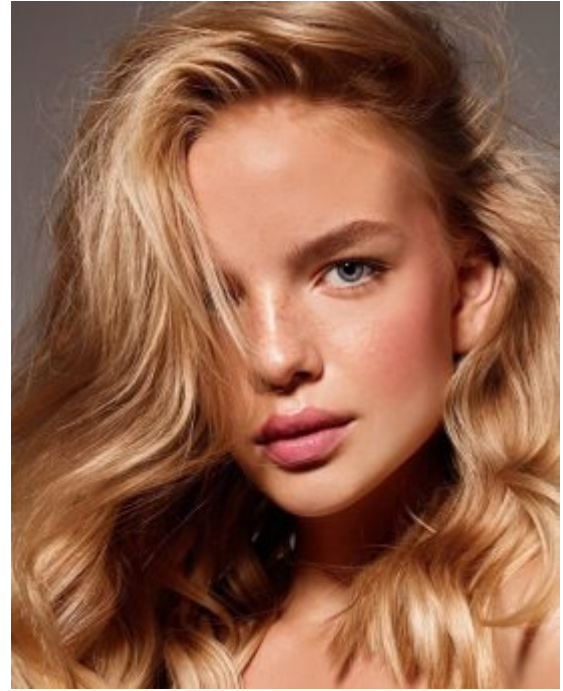

# TRUE MODELS

**Maryia Radkevic**

177 | 83 / 60 / 90 / 39 | Blond / Blue